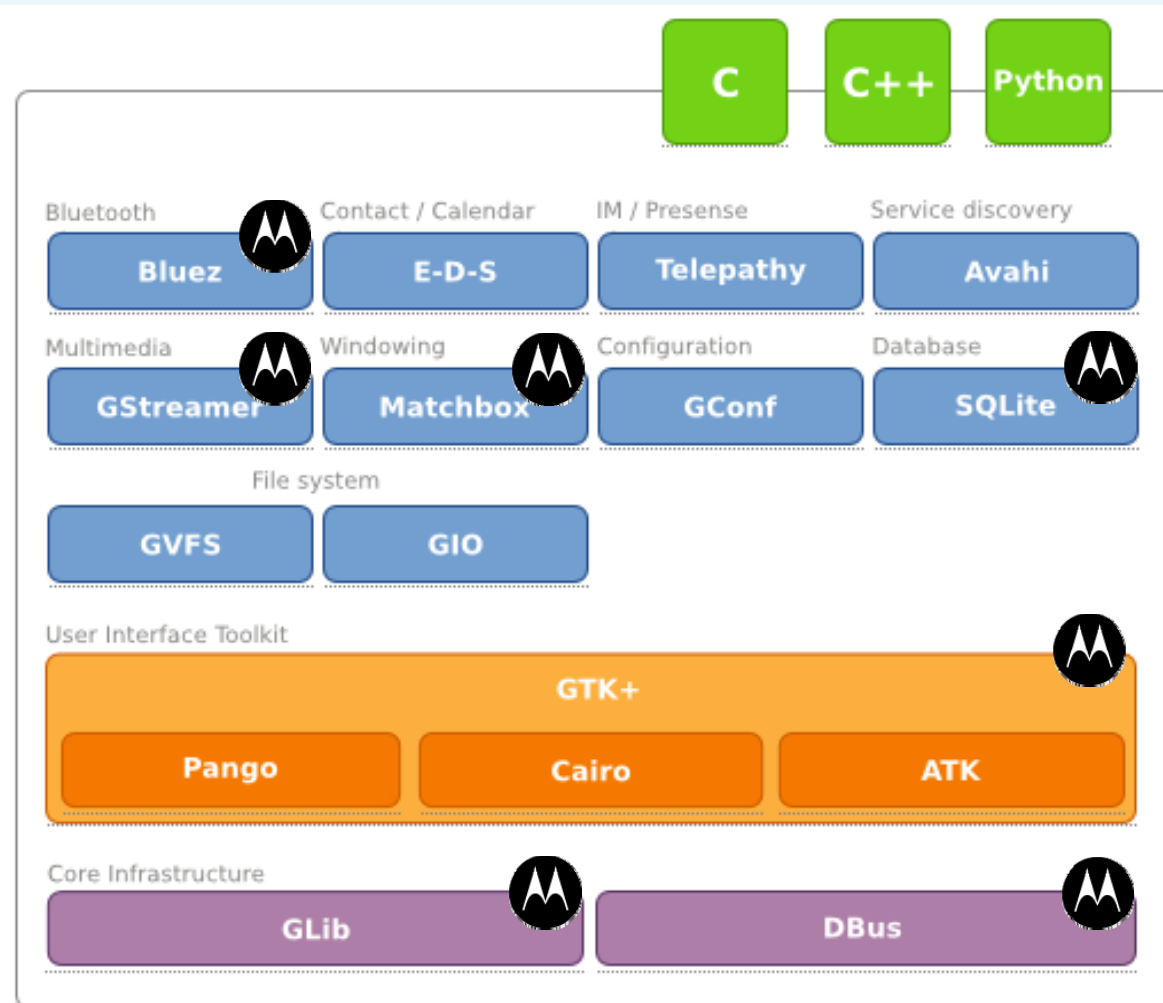

Motorola & GNOME Mobile

MOTOMAGX